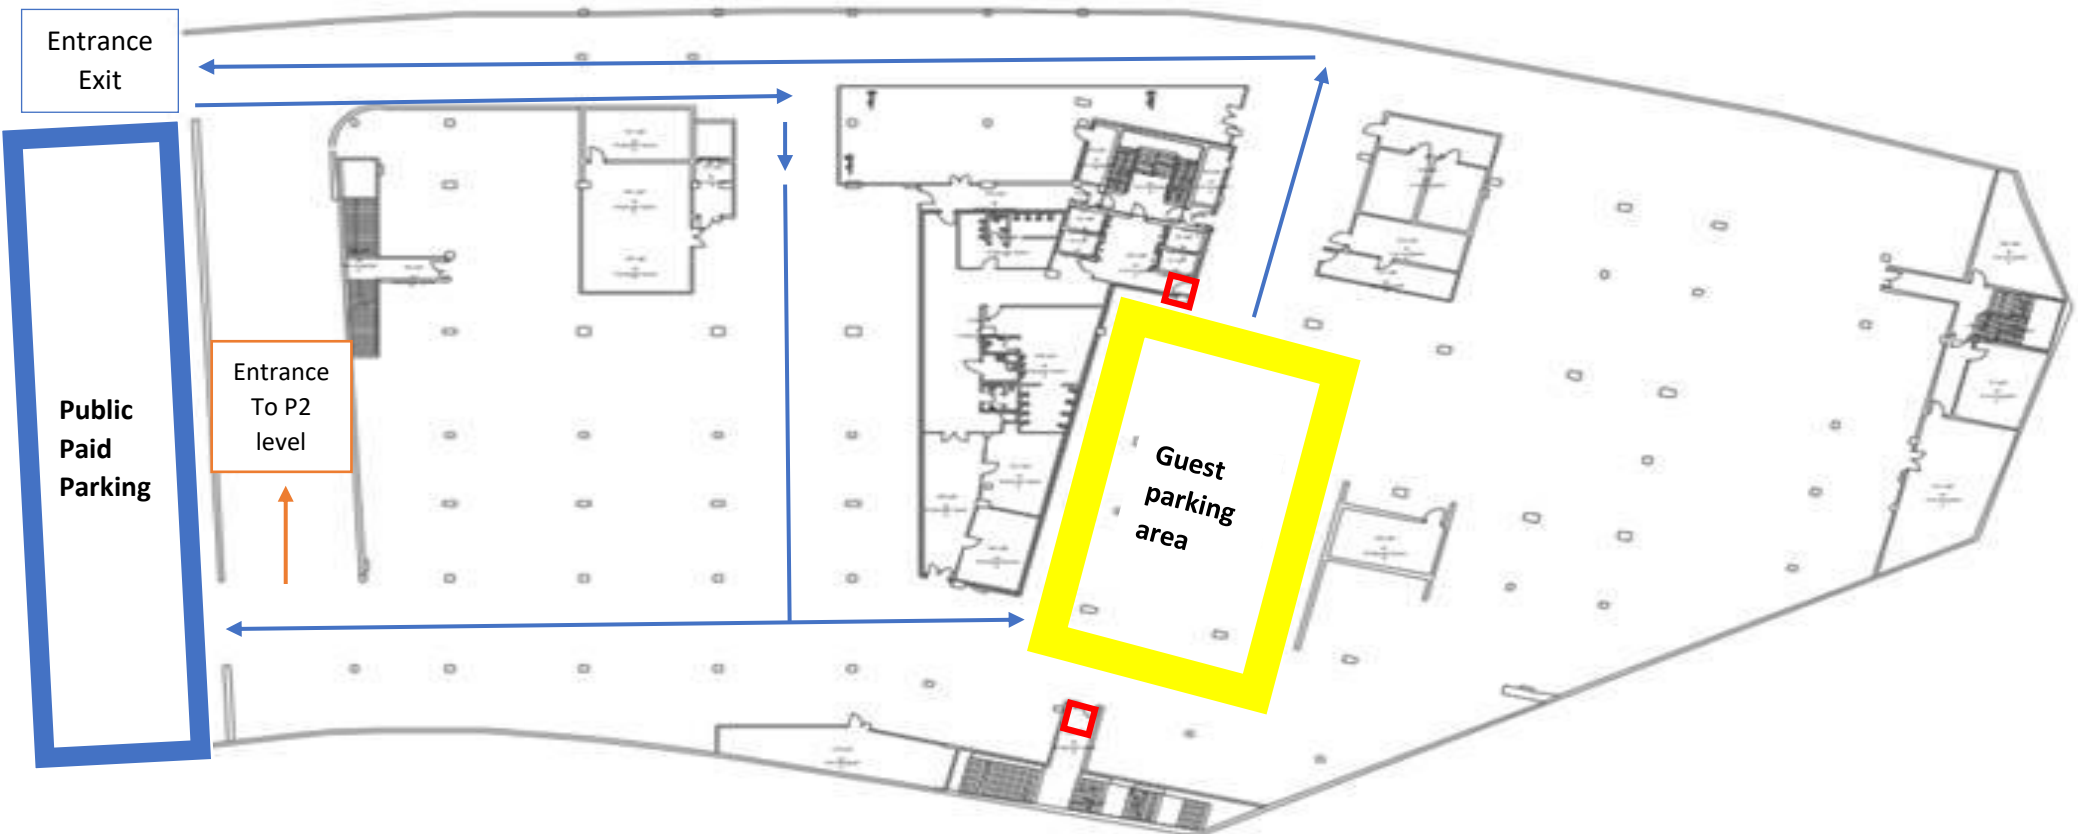

Parking at Microsoft Domicile Lyngby P1

Guest parking area (Yellow)
17 parking spaces

Public Paid parking

Entrance to the building